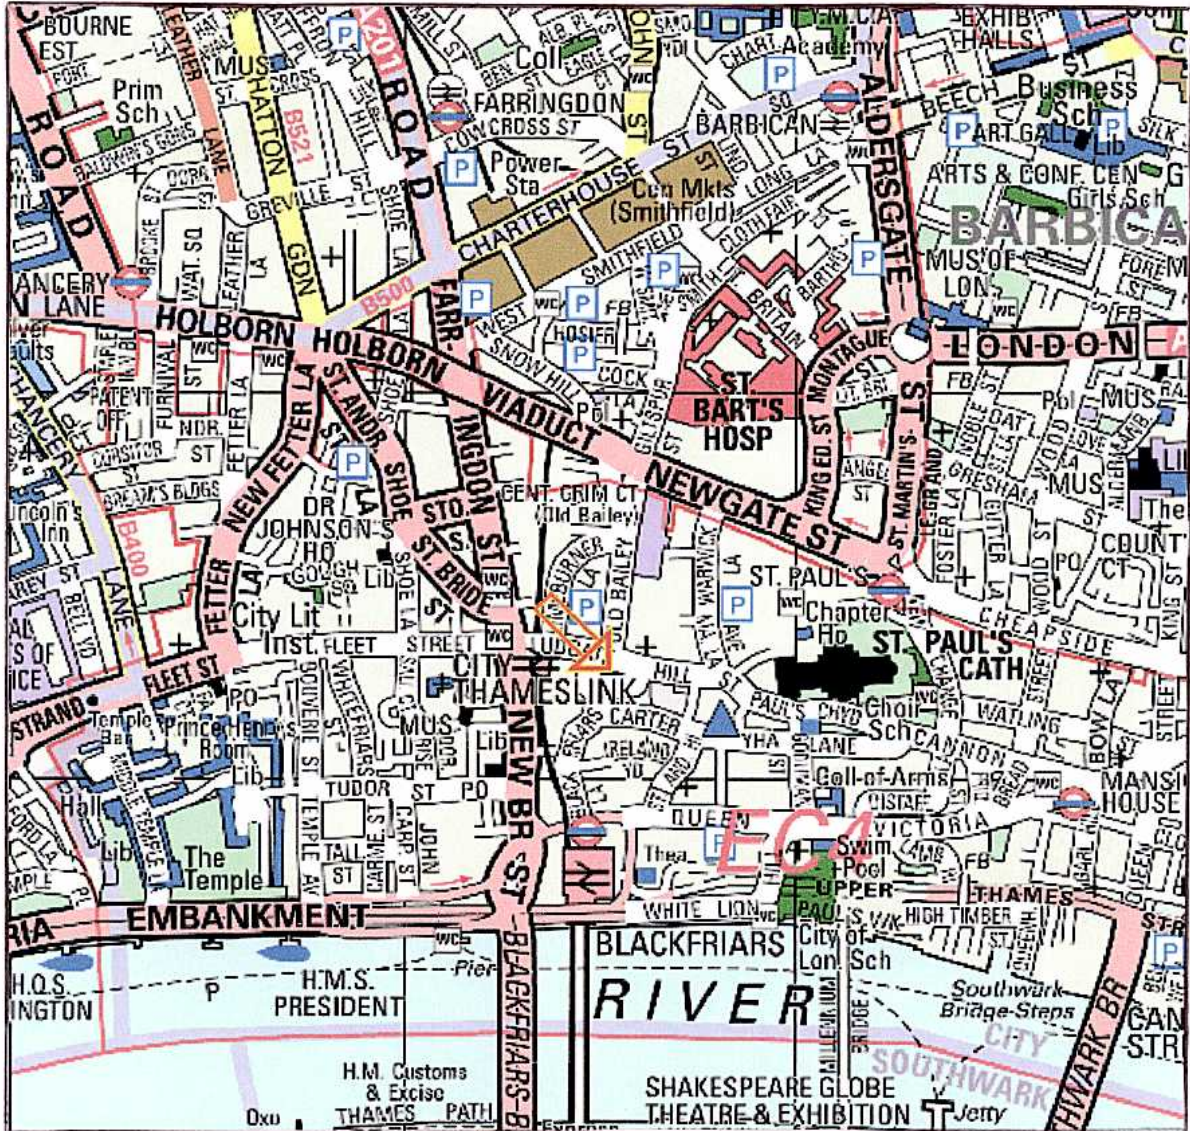

EFFP

English Farming & Food Partnerships

DIRECTIONS TO THE EFFP OFFICES

4TH FLOOR, EAST
45 LUDGATE HILL
LONDON
EC4M 7JU

TELEPHONE: 020 7213 0430

NEAREST STATIONS:

Blackfriars: National Rail and Underground, District and Circle line
City Thames Link: National Rail, to Kings Cross Station
St. Paul's: Underground, Central line
Bank: District and Circle line, Central line